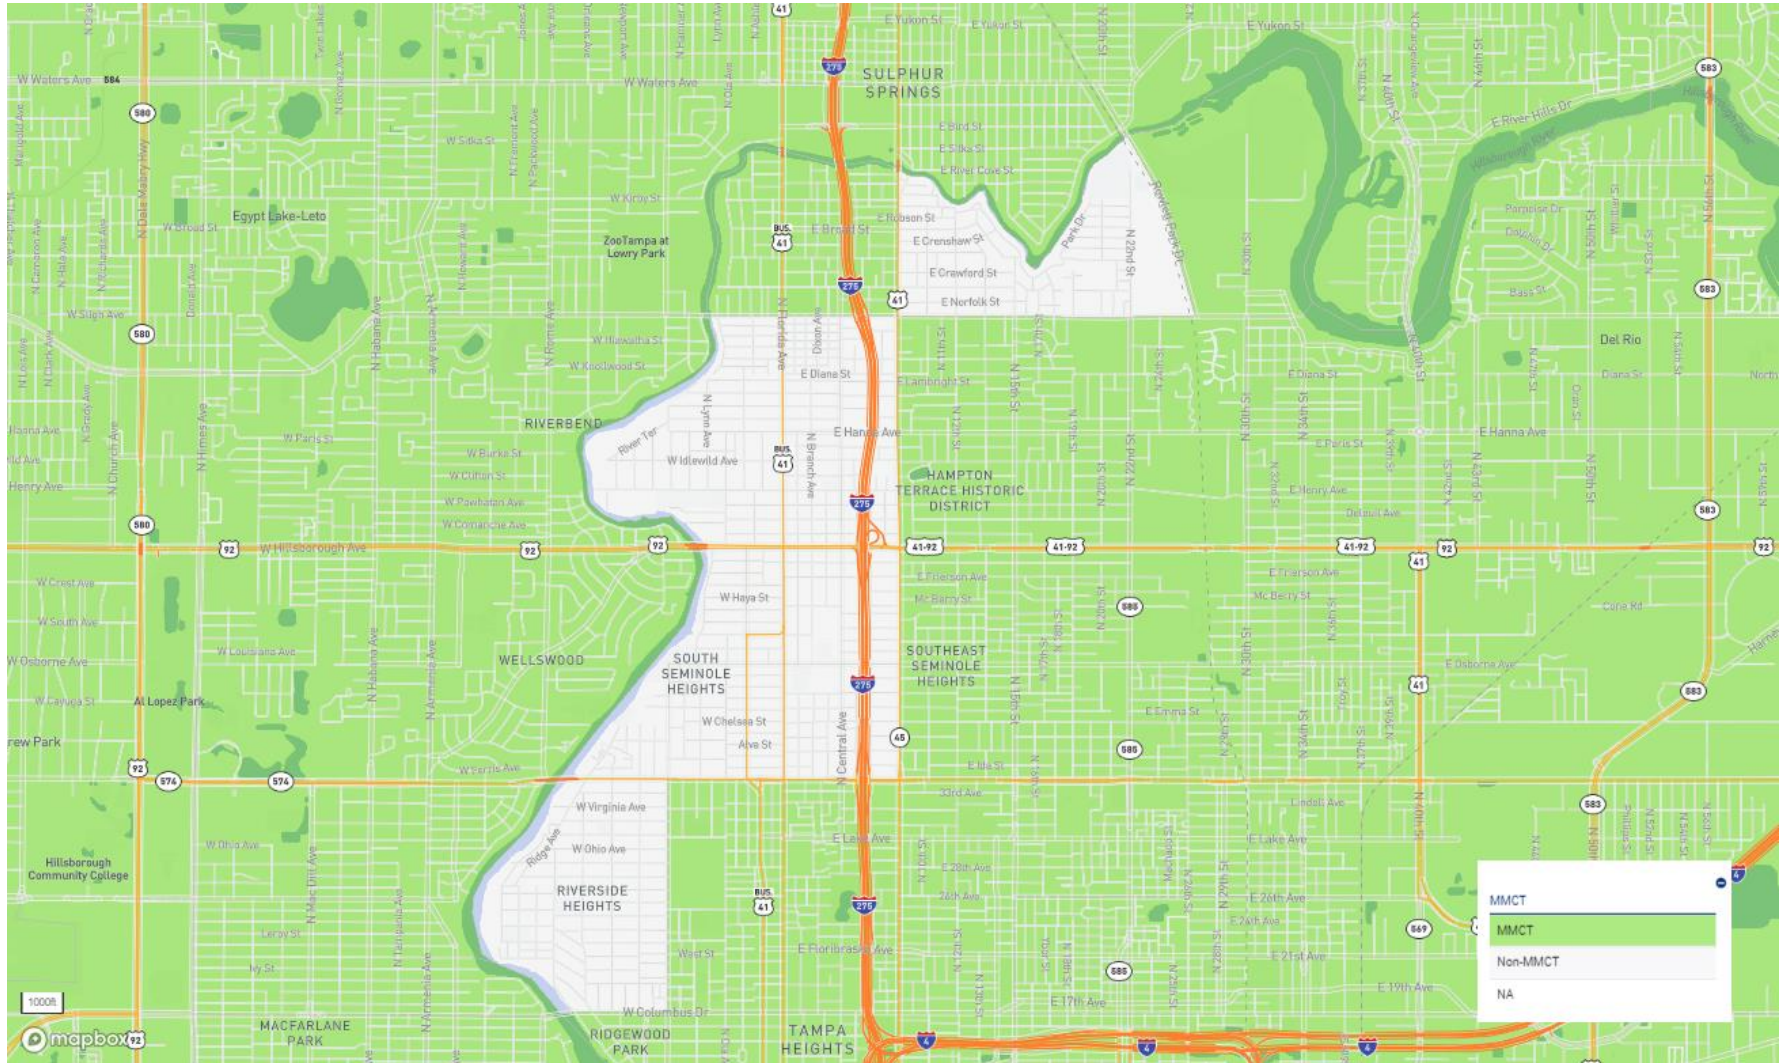

Tampa – St. Petersburg MSA – MMCTs

2022 FFIEC Census File – Hampton Historic District Area