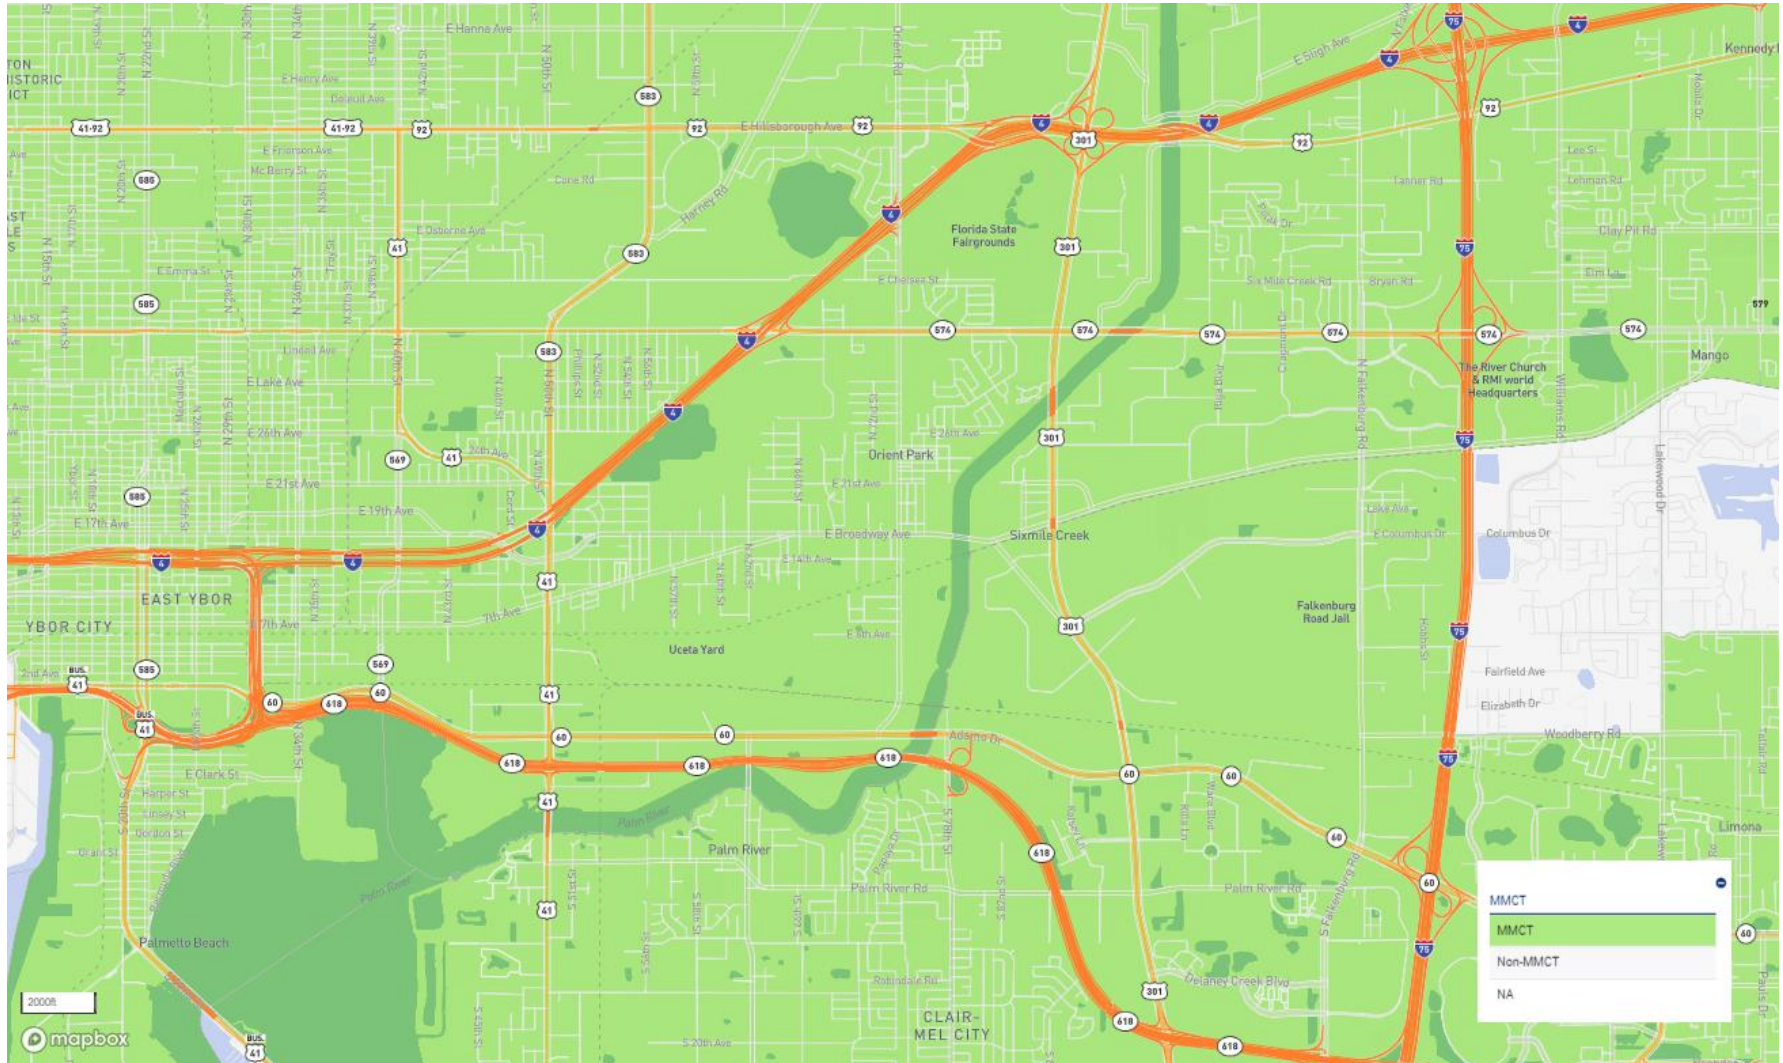

Tampa – St. Petersburg MSA – MMCTs

2022 FFIEC Census File – Orient Park, South of I-4 Area