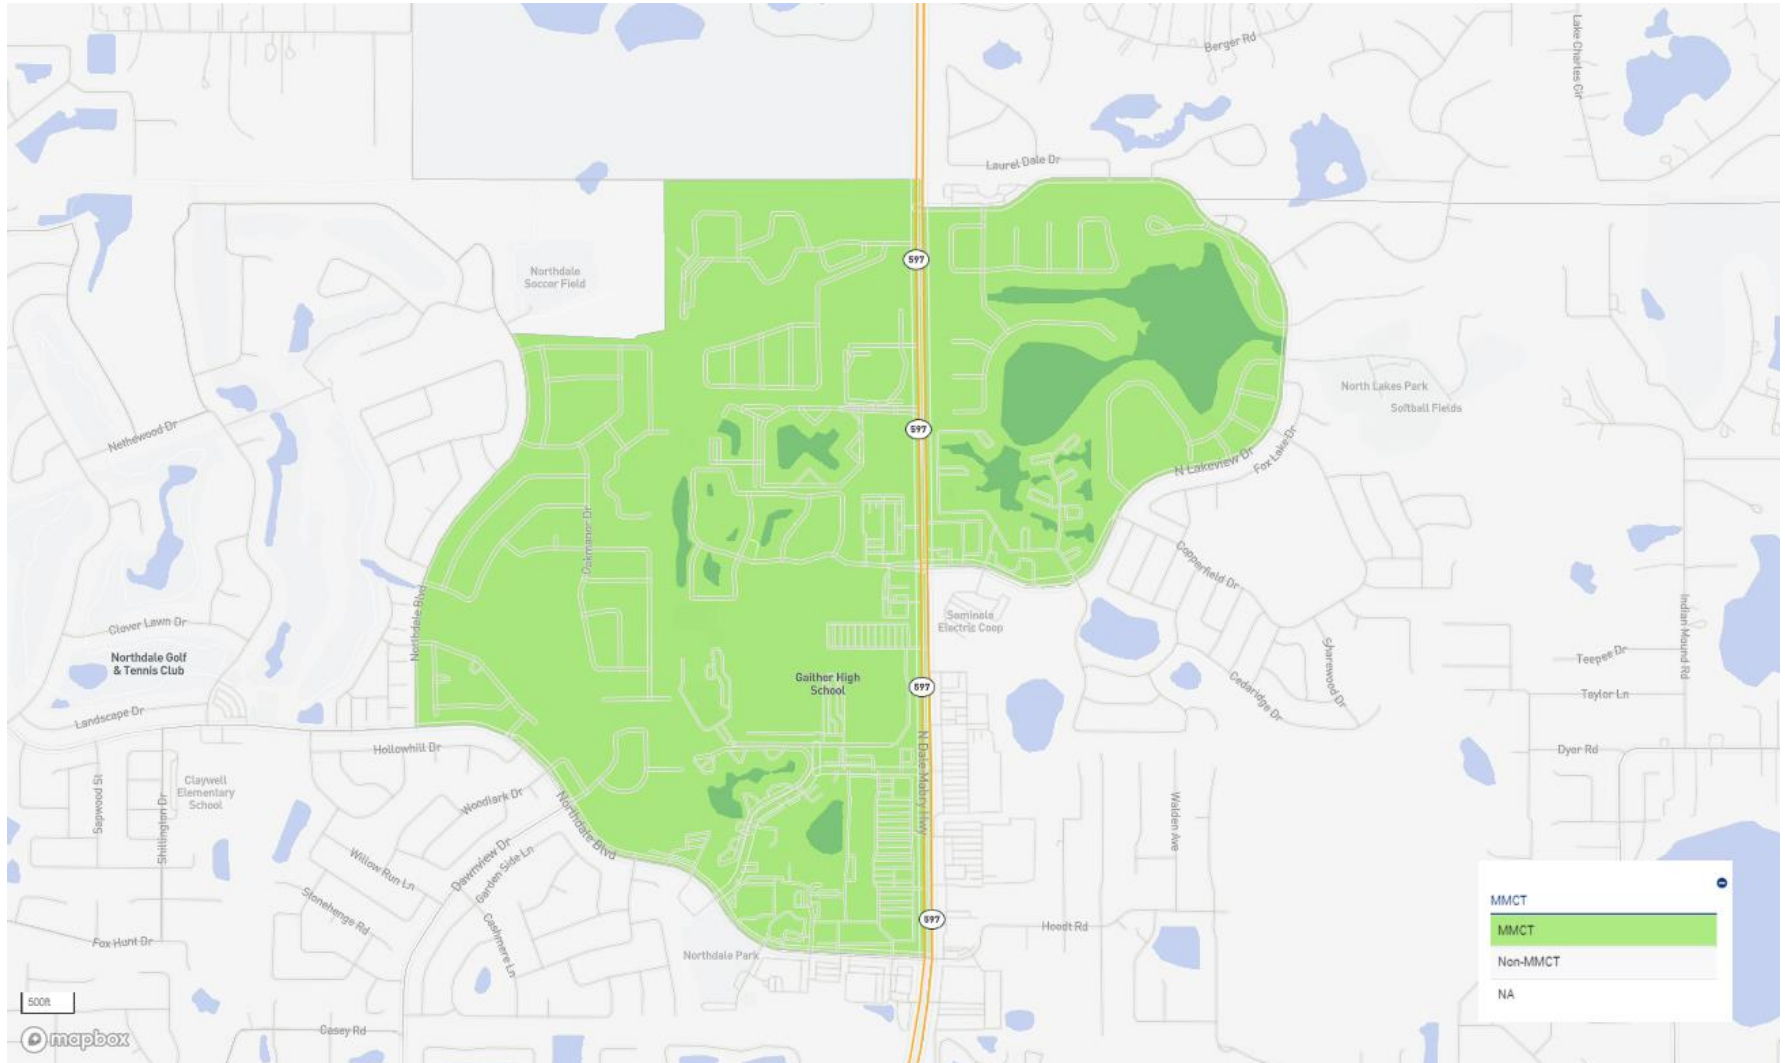

Tampa – St. Petersburg MSA – MMCTs

2022 FFIEC Census File – Gaither High School and Hwy 597 Area