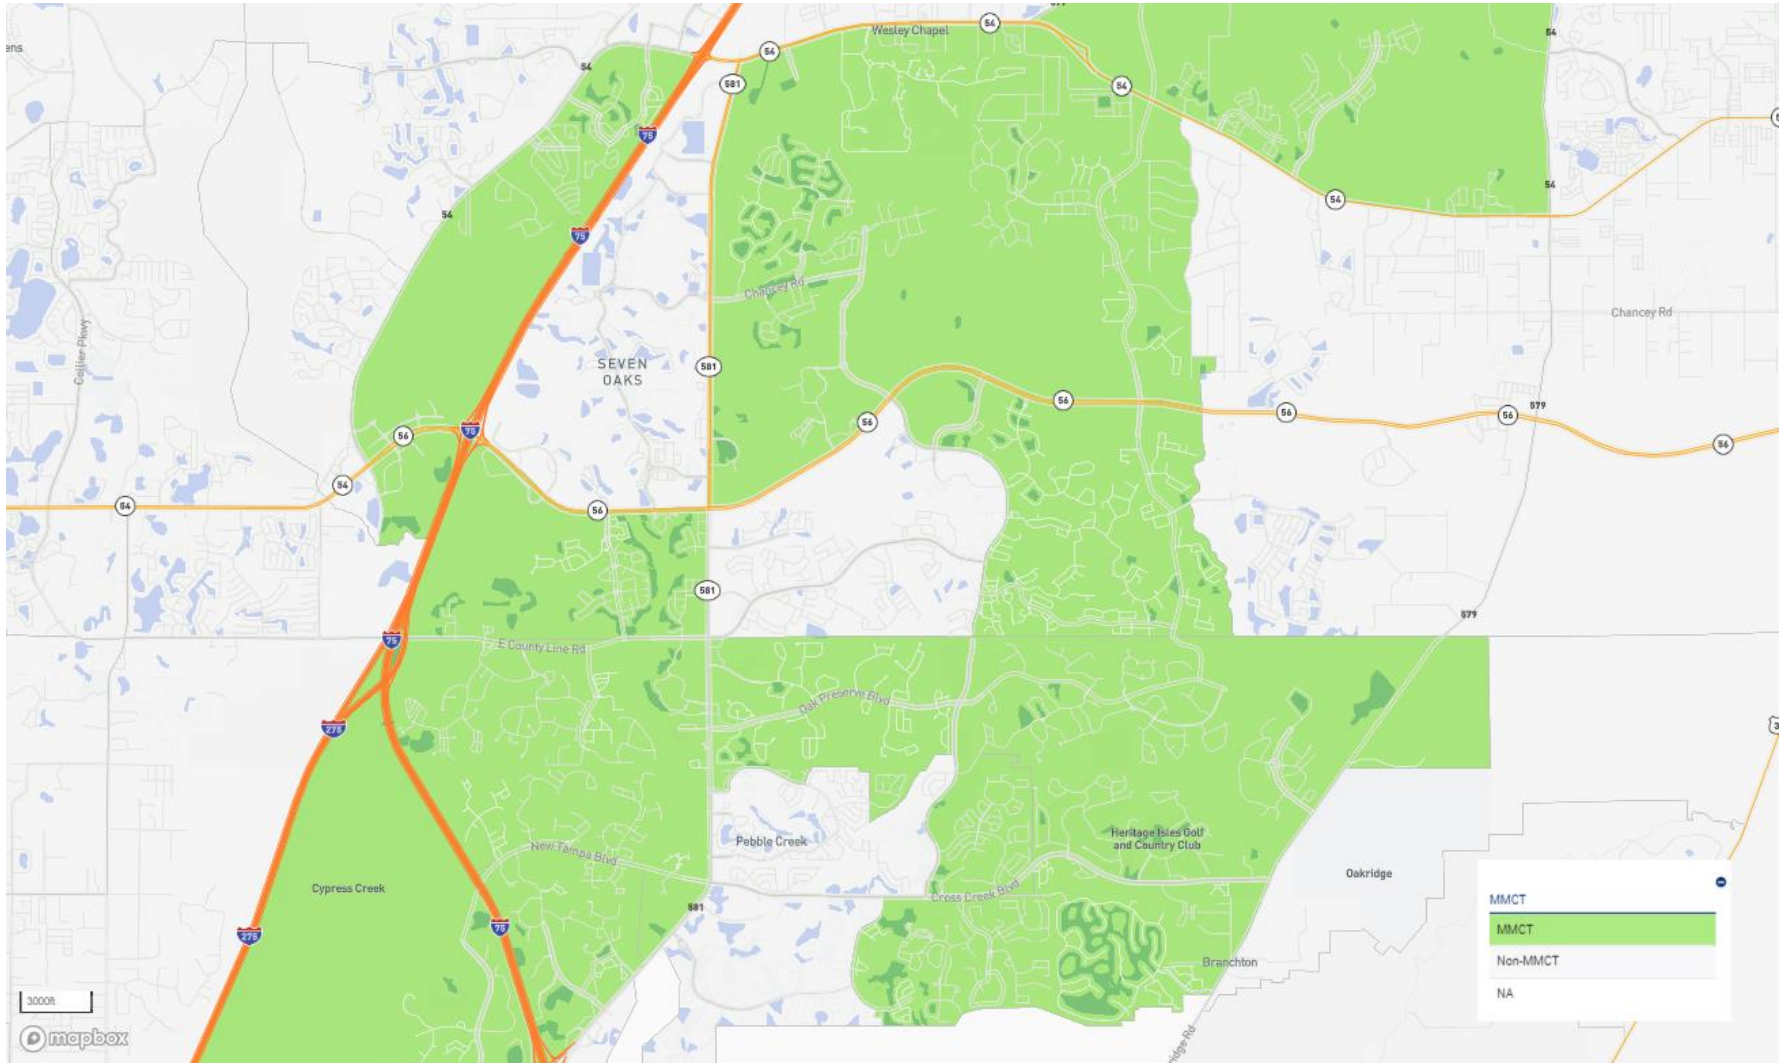

Tampa – St. Petersburg MSA – MMCTs

2022 FFIEC Census File – Seven Oaks Ariel View Area