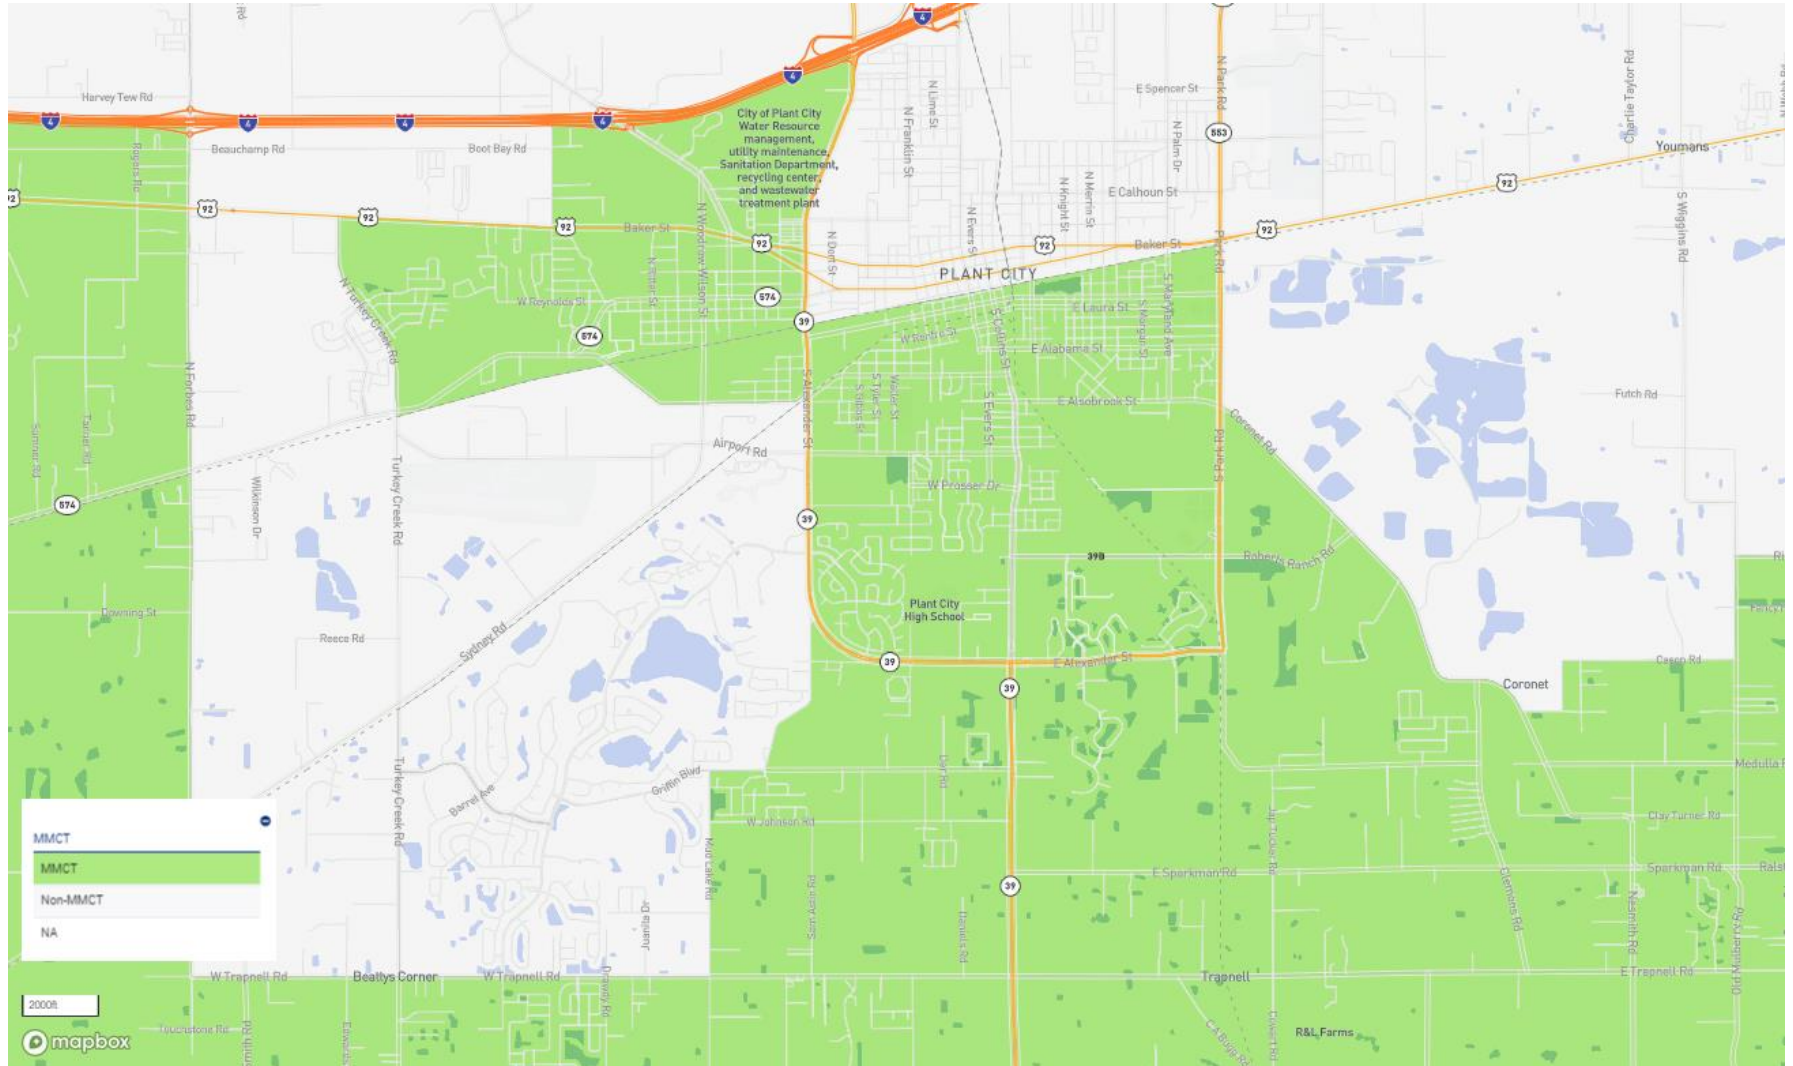

Tampa – St. Petersburg MSA – MMCTs

2022 FFIEC Census File – Plant City Area