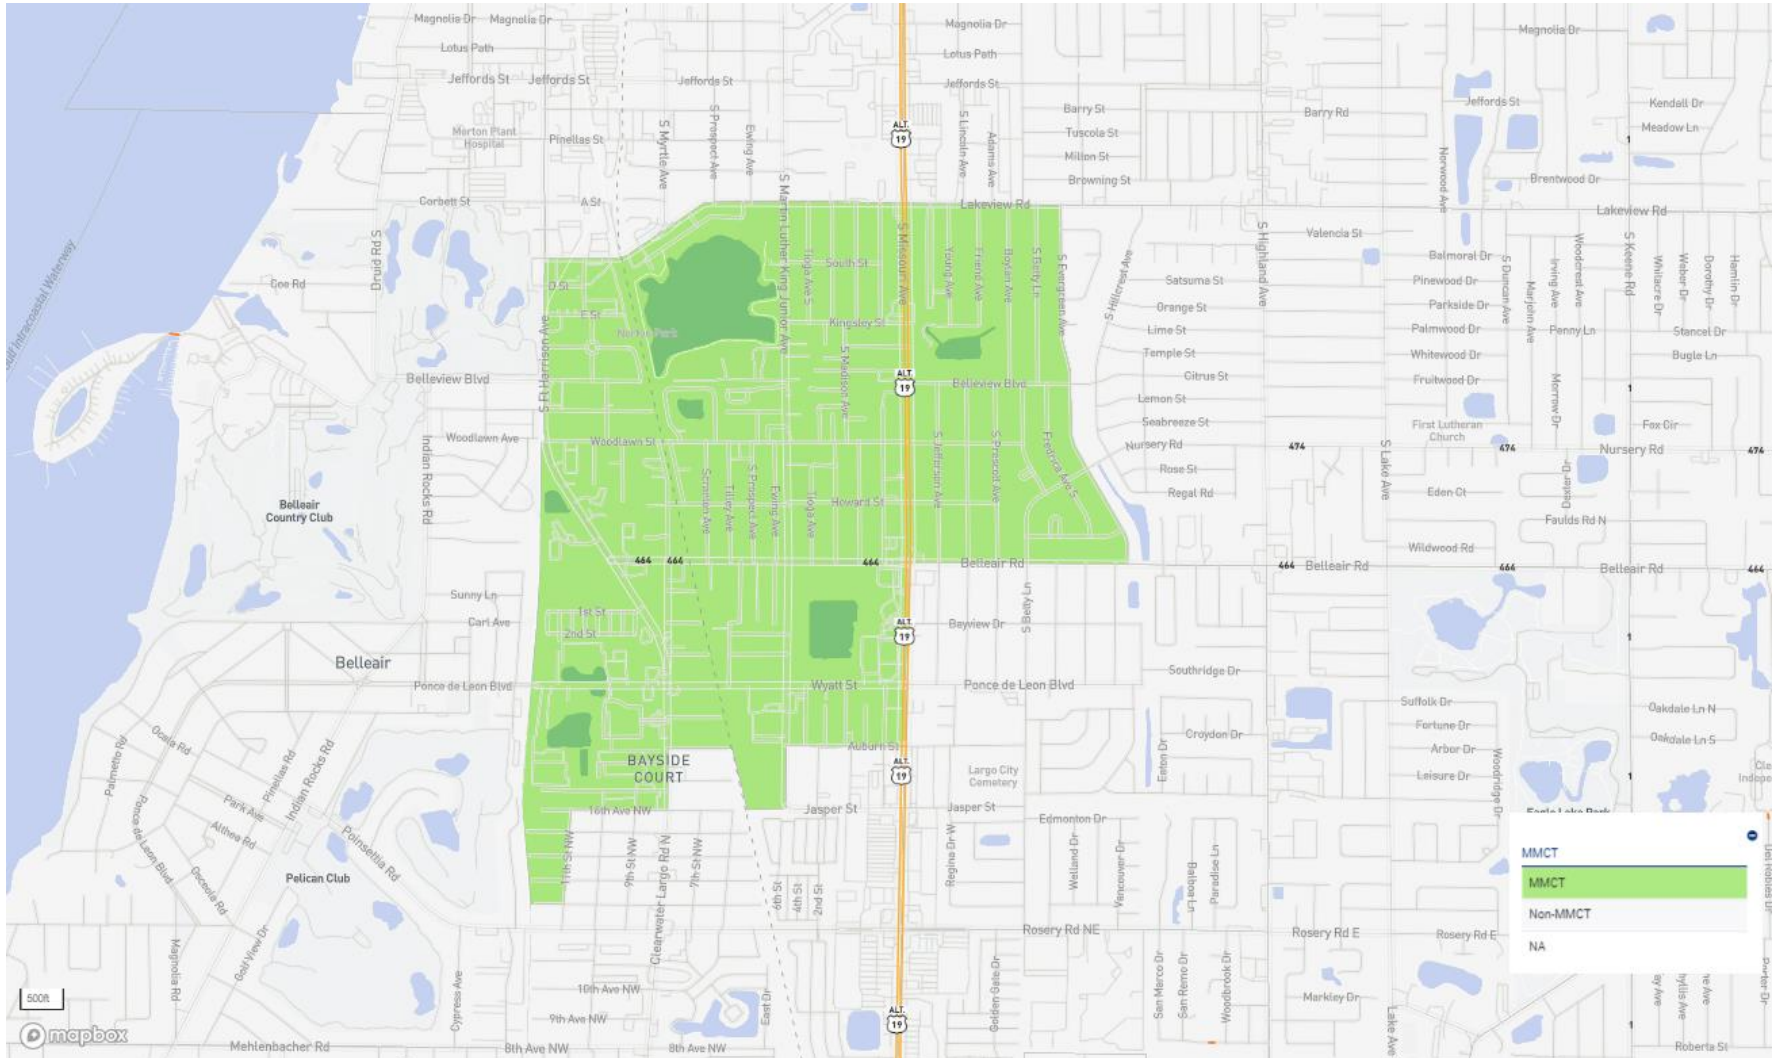

Tampa – St. Petersburg MSA – MMCTs

2022 FFIEC Census File – Bayside Court and ALT Hwy 19 Area