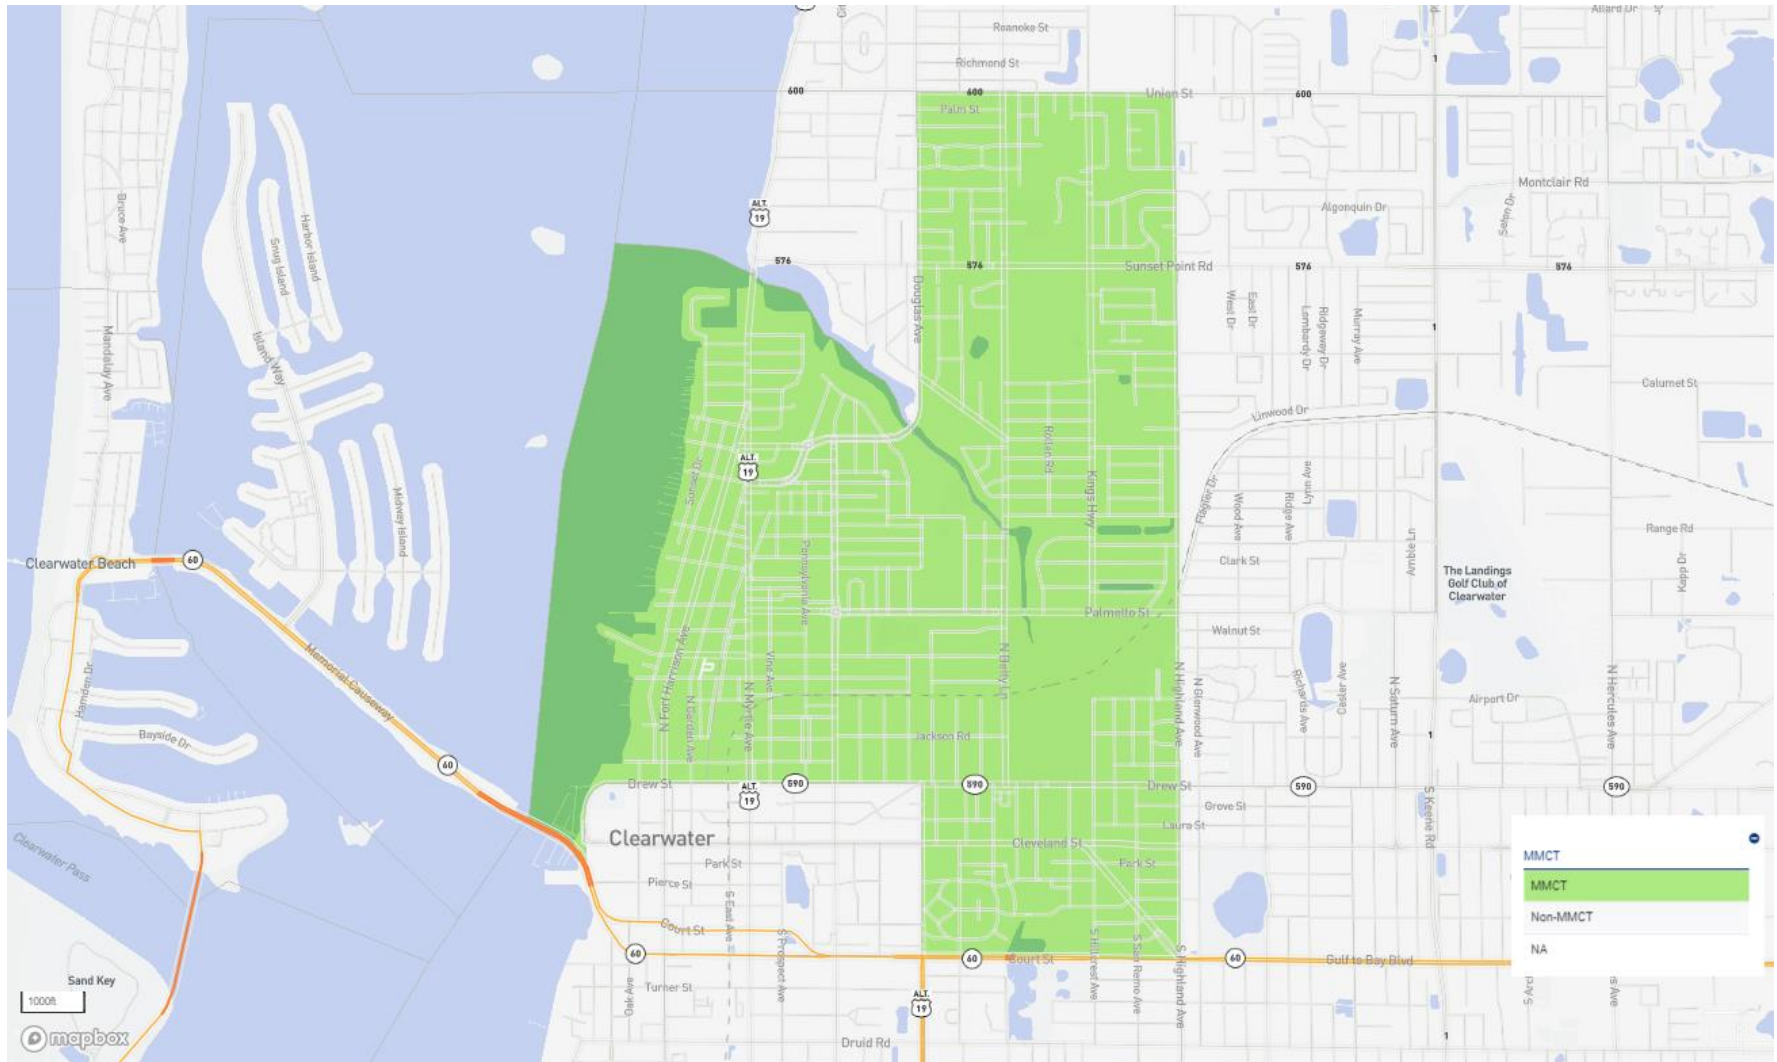

Tampa – St. Petersburg MSA – MMCTs

2022 FFIEC Census File – Clearwater, North of Hwy 60 Area